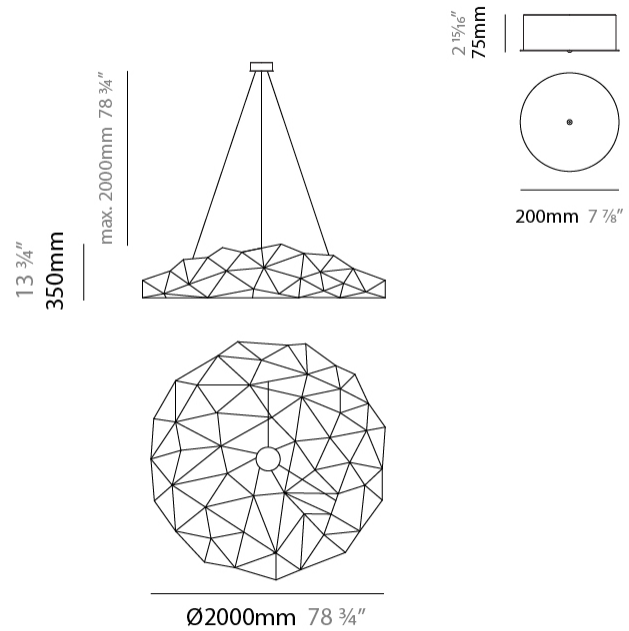

1. To build a product code in our configurator select the specify button on the base model # product page
2. To build a manual product code on this datasheet choose from the options listed below in blue font and add the suffix to the base model #

GENERAL

Series: Universe Disc
Brand: Quasar
Division: Design
Mounting Type: Suspension
Mounting Location: Ceiling
Subcategory: Ambient

PHYSICAL

Shape: Round
Diameter (mm): 2000
Diameter (in): 78 ¾
Height (mm): 350
Height (in): 13 ¾
Max. Overall Height (mm): 2350
Max. Overall Height (in): 92 ½
Light Distribution: Omnidirectional
Weight (kg): 5
Weight (lbs): 11
Fixture Finish: [NIC / BRA / BBR](#)
Fixture Material: Metal
Upon Request: Custom Sizes

ELECTRICAL

Number of Lamps: 150
Lamp Type: LED Retrofit
Input Wattage (W): 49.5
Bulb Included: Bulb Included
Max. Wattage Per Lamp (W): 0.33
Lamp Base: E10
Dimming: [Non-Dimming / Phase Dimming (120vac Only)](#)
Driver Included: Yes
Driver Location: Integrated
Driver Type: Constant Voltage - 120/277Vac
Driver Class: Class 2
Input Voltage (V): 120 - 277
Output Voltage (V): 12
Lamp Voltage (V): 12
Upon Request: (Not included - see components) Integral: 0-10Vdc dimming

LED

Color Temperature (°K): [2600 / 3000 / 3500](#)
Max. Delivered Lumen (lm): 3450 (2600K)
CRI: >90 CRI
Lamp Life (hrs): 50000

OPTICAL

RATINGS AND CERTIFICATIONS

Certified By: Certified for North American Standards
IP rating: IP20