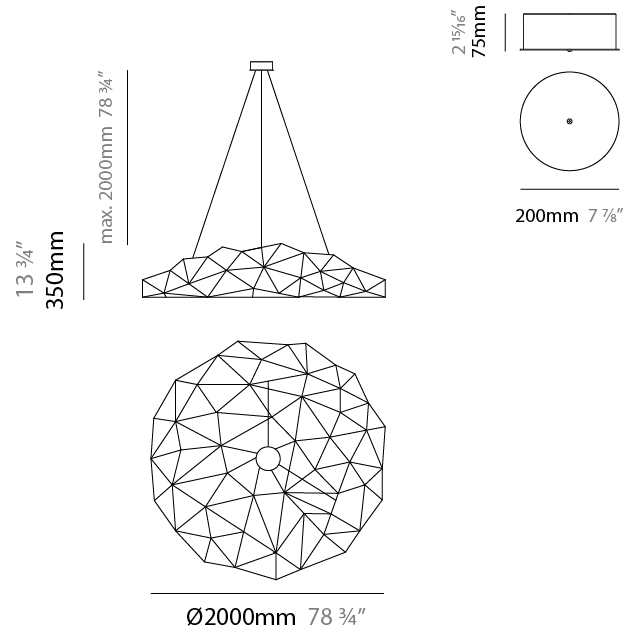

D101351-

base number   LED Dimming   Color Temperature   Finish Options

1. To build a product code in our configurator select the specify button on the base model # product page
2. To build a manual product code on this datasheet choose from the options listed below in blue font and add the suffix to the base model #

GENERAL

Series: Universe Disc
Brand: Quasar
Division: Design
Mounting Type: Suspension
Mounting Location: Ceiling
Subcategory: Ambient

PHYSICAL

Shape: Round
Diameter (mm): 2000
Diameter (in): 78 3/4
Height (mm): 350
Height (in): 13 3/4
Max. Overall Height (mm): 2350
Max. Overall Height (in): 92 1/2
Light Distribution: Omnidirectional
Fixture Finish: [NIC](#) / [BRA](#) / [BBR](#)
Fixture Material: Metal
Upon Request: Custom Sizes

ELECTRICAL

Number of Lamps: 150 + 1
Lamp Type: LED Retrofit
Input Wattage (W): 56.5
Bulb Included: Bulb Included
Max. Wattage Per Lamp (W): 0.33 + 7
Lamp Base: E10 + GU10
Dimming: [Non-Dimming](#) / [Phase Dimming (120vac Only)](#)
Driver Included: Yes
Driver Location: Integrated
Driver Type: Constant Voltage - 120/277Vac
Driver Class: Class 2
Input Voltage (V): 120 - 277
Output Voltage (V): 12
Lamp Voltage (V): 12

LED

Color Temperature (*K): [2600](#) / [3000](#) / [3500](#)
Max. Delivered Lumen (lm): 3450 (2600K)
Lamp Life (hrs): 50000

OPTICAL

RATINGS AND CERTIFICATIONS

Certified By: Certified for North American Standards
IP rating: IP20

PROJECT	_____
TYPE	_____
SPECIFIER	_____
QUANTITY	_____
DATE	_____